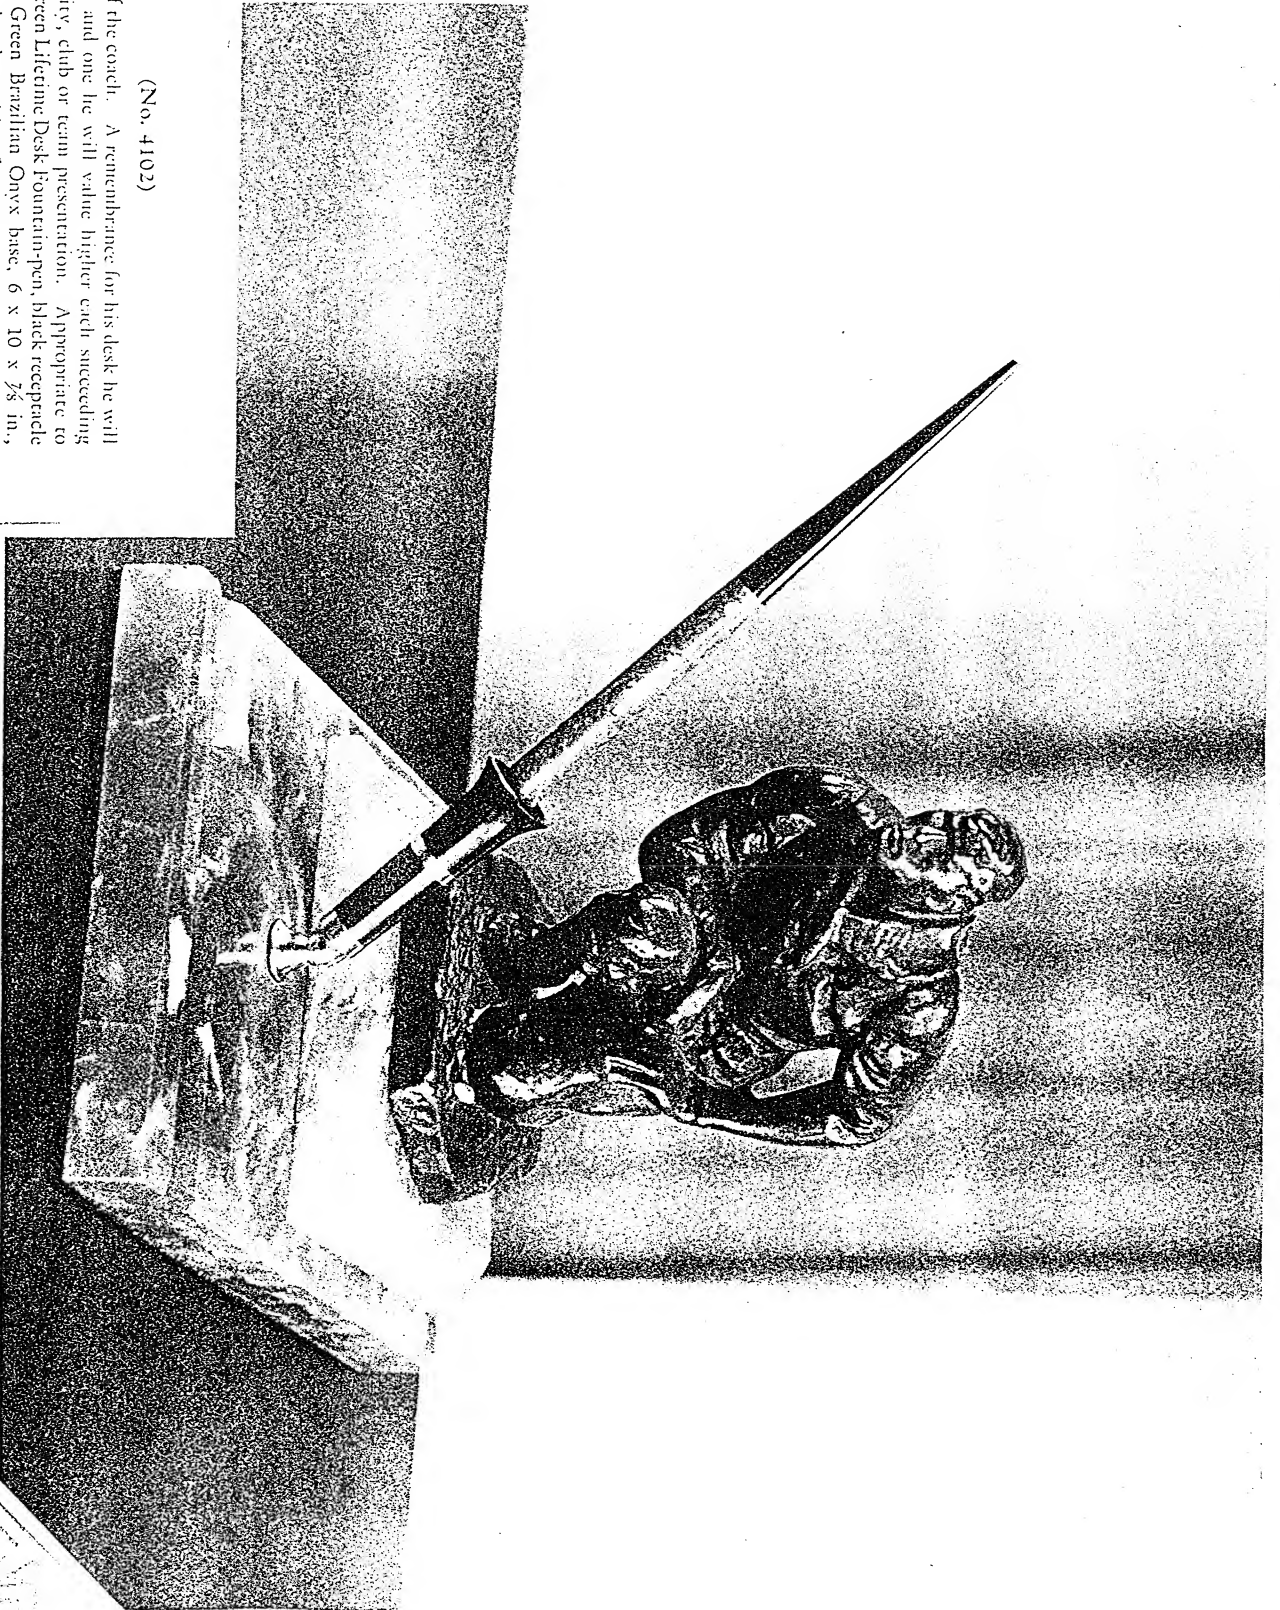

IN appreciation of the coach. A remembrance for his desk he will not soon forget and one he will value higher each succeeding year. For university, club or team presentation. Appropriate to all sports. Jade Green Lifetime Desk Fountain-pen, black receptacle with gold band. Green Brazilian Onyx base, 6 x 10 x 7½ in., grooved. Bronze plated coaching figure, 6 in. high.

Bronze, List price $75

(No. 4102)